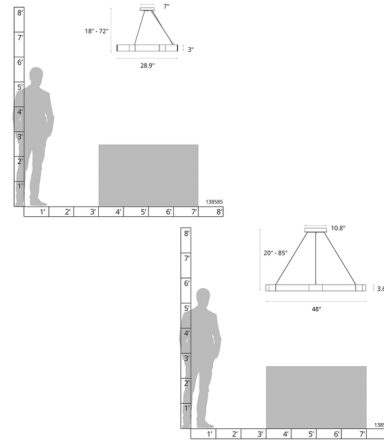

Description

The Aura Pendant brings a warm even glow to your interior space. The inner light is shielded by outer iron plates that are split to emit light and an inner glass Clear glass shield. Canopy: 8.6 inch diameter. Sloped ceiling adaptable to 45 degrees. Lifetime Limited Warranty when installed in residential setting. Handcrafted to order by skilled artisans in Vermont, USA. Note: Due to the weight of the largest fixture, additional ceiling support is required.

Shown in dark smoke / clear

Specifications

COLOR Clear
 BODY FINISH Dark Smoke
 WATTAGE 27W
 DIMMER Standard 120V
 DIMENSIONS 28.9"W x 3"H
 BULB NOT INCLUDED 6 x JCD/G9/4.5W/120V LED
 COUNTRY OF ORIGIN United States

Technical Information

PRODUCT DIMENSIONS Min/Max Adjustable Length: 18" - 72"

CLICK TO VIEW PRODUCT

Notes: