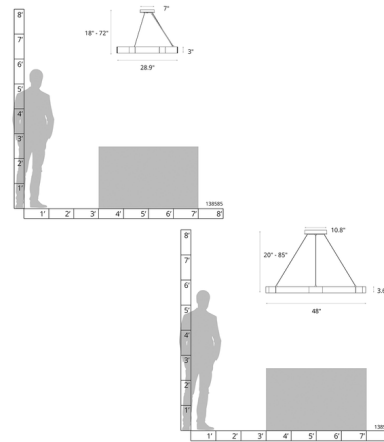

Description

The Aura Pendant brings a warm even glow to your interior space. The inner light is shielded by outer iron plates that are split to emit light and an inner glass Clear glass shield. Canopy: 8.6 inch diameter. Sloped ceiling adaptable to 45 degrees. Lifetime Limited Warranty when installed in residential setting. Handcrafted to order by skilled artisans in Vermont, USA. Note: Due to the weight of the largest fixture, additional ceiling support is required.

Shown in dark smoke / clear

Specifications

COLOR	Clear
BODY FINISH	Dark Smoke
WATTAGE	27W
DIMMER	Standard 120V
DIMENSIONS	28.9"W x 3"H
BULB NOT INCLUDED	6 x JCD/G9/4.5W/120V LED
COUNTRY OF ORIGIN	United States

Technical Information

PRODUCT DIMENSIONS Min/Max Adjustable Length: 18" - 72"

CLICK TO VIEW PRODUCT

Notes: