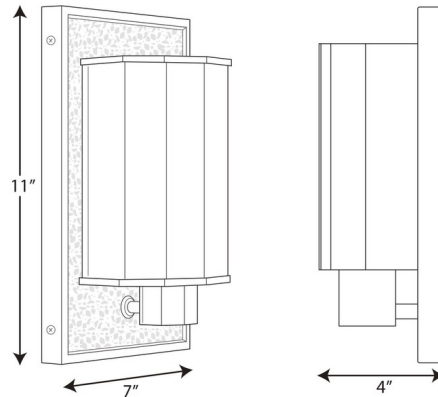

## Latigo Bay Wall Sconce By Progress Lighting

### Specifications

COLOR	Mercury Glass
BODY FINISH	Antique Bronze
WATTAGE	8W
DIMMER	Standard 120V
DIMENSIONS	7"W x 11"H x 4"D
BULB NOT INCLUDED	1 x A19/Medium (E26)/8W/120V LED
OTHER BULB OPTIONS	1 x A19/Medium (E26)/120V LED 1 x A19/Medium (E26)/60W/120V Incandescent