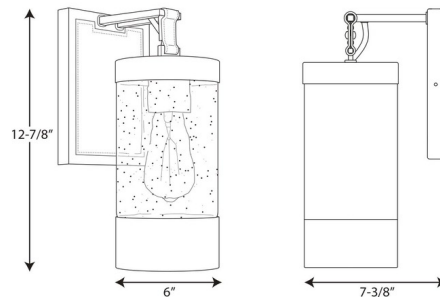

Description

The Lookout Wall Sconce has a modern design and uncomplicated elegance making it a good selection for coastal, modern, industrial or farmhouse styling. Features a Brushed Nickel finish, Clear Seed glass diffuser and handsome top stitched Brown leather accents. Ideally suited for a vintage style bulb. cETL listed.

Shown in brushed nickel / clear seeded

Specifications

COLOR	Clear Seeded
BODY FINISH	Brushed Nickel
WATTAGE	60W
DIMMER	Standard 120V
DIMENSIONS	6"W x 12.87"H x 7.37"D
BULB NOT INCLUDED	1 x Edison/Medium (E26)/60W/120V Incandescent
OTHER BULB OPTIONS	1 x Edison/Medium (E26)/120V LED