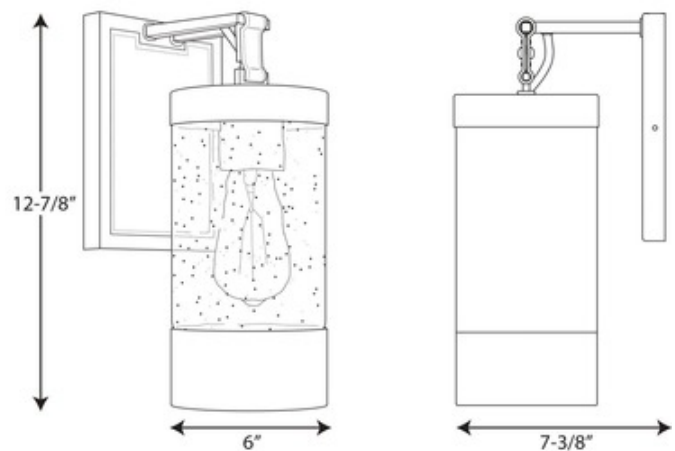

**BRAND**

Progress Lighting

**DESCRIPTION**

The Lookout Wall Sconce has a modern design and uncomplicated elegance making it a good selection for coastal, modern, industrial or farmhouse styling. Features a Brushed Nickel finish, Clear Seed glass diffuser and handsome top stitched Brown leather accents. Ideally suited for a vintage style bulb. cETL listed.

*Shown in: Brushed Nickel / Clear Seeded*

<b>SHADE COLOR</b>	Clear Seeded
<b>BODY FINISH</b>	Brushed Nickel
<b>WATTAGE</b>	60W
<b>DIMMER</b>	Standard 120V
<b>DIMENSIONS</b>	6"W x 12.87"H x 7.37"D
<b>BULB NOT INCLUDED</b>	
<b>LAMP</b>	1 x Edison/Medium (E26)/60W/120V Incandescent 1 x Edison/Medium (E26)/120V LED