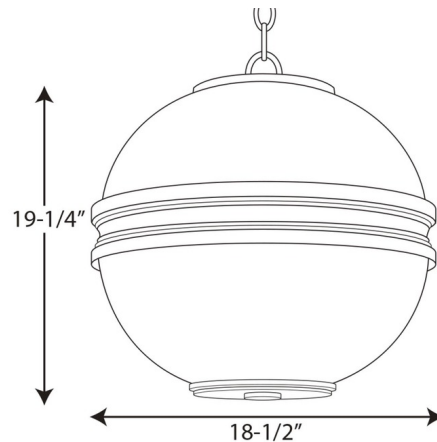

Specifications

COLOR Alabaster
BODY FINISH Antique Nickel
WATTAGE 100W
DIMMER Standard 120V
DIMENSIONS 18.5"W x 19.25"H
BULB NOT INCLUDED 1 x A19/Medium (E26)/100W/120V Incandescent
OTHER BULB OPTIONS 3 x A19/Medium (E26)/120V LED
COUNTRY OF ORIGIN China

Technical Information

PRODUCT DIMENSIONS Max Overall Height: 94"

Shown in antique nickel / alabaster

CLICK TO VIEW PRODUCT

Notes: