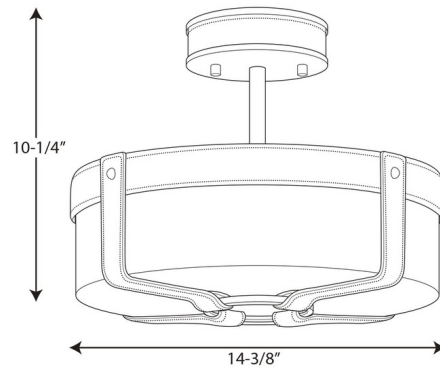

CLICK TO VIEW PRODUCT

Notes: