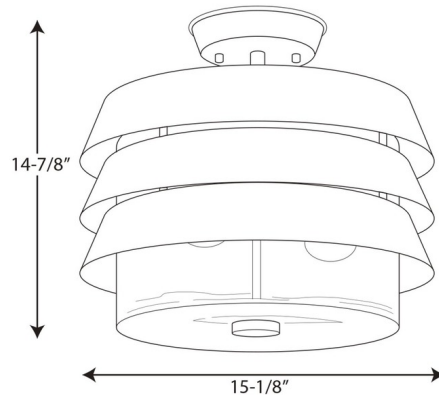

Description

The Sandbar Convertible Semi Flush Ceiling Light has a timeless, simple yet sophisticated silhouette with a rich color scheme that creates a look that is luxurious. Make this piece the finishing touch on your space. Features opaque Milk Glass with Brush Brass finish. Can be converted to a pendant by installing the included downrods. Maximum overall length with stems: 76 inches. cETLus listed.

Specifications

COLOR Milk Glass
BODY FINISH Brushed Brass
WATTAGE 300W
DIMMER Standard 120V
DIMENSIONS 15.12"W x 14.87"H
BULB NOT INCLUDED 3 x A19/Medium (E26)/100W/120V Incandescent
OTHER BULB OPTIONS 3 x A19/Medium (E26)/120V LED
COUNTRY OF ORIGIN China

Technical Information

PRODUCT DIMENSIONS Downrod: One 6" and Four 12" Included

Notes:

Shown in brushed brass / milk glass

CLICK TO VIEW PRODUCT