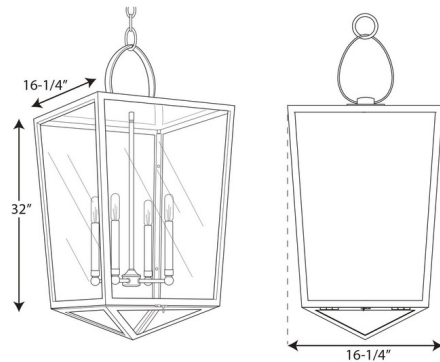

Specifications

COLOR Clear
BODY FINISH White
WATTAGE 240W
DIMMER Standard 120V
DIMENSIONS 16.25"W x 32"H
BULB NOT INCLUDED 4 x Edison Tube/Candelabra (E12)/60W/120V Incandescent
COUNTRY OF ORIGIN China

Technical Information

PRODUCT DIMENSIONS Max Overall Height: 109"

Shown in white / clear

CLICK TO VIEW PRODUCT

Notes: