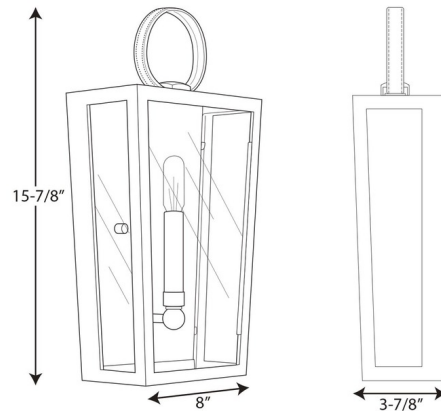

Lightology

lightology.com
866-954-4489
04-27-26

Project: _____

Company: _____

Location: _____ Fixture Type: _____

SPEC #: **PGS855749**

Approved On: _____ Approved By: _____

Shearwater Wall Sconce

By Progress Lighting

Description

The Shearwater Wall Sconce has a light and airy coastal feel. Clear glass panels surround a sleek candle tube light punctuated by a round finial arm, giving a modern look to classic candelabra styling. Available in Antique Nickel with Beige leather handle or Aged Brass with Brown leather handle. Ideally suited for a vintage style bulb. ADA compliant. cETLus listed.

Shown in antique nickel / clear

Specifications

COLOR Clear
BODY FINISH Antique Nickel
WATTAGE 60W
DIMMER Standard 120V
DIMENSIONS 8"W x 15.87"H x 3.875"D
BULB NOT INCLUDED 1 x Edison Tube/Candelabra (E12)/60W/120V Incandescent
OTHER BULB OPTIONS Edison Tube/Candelabra (E12)/120V LED
COUNTRY OF ORIGIN China