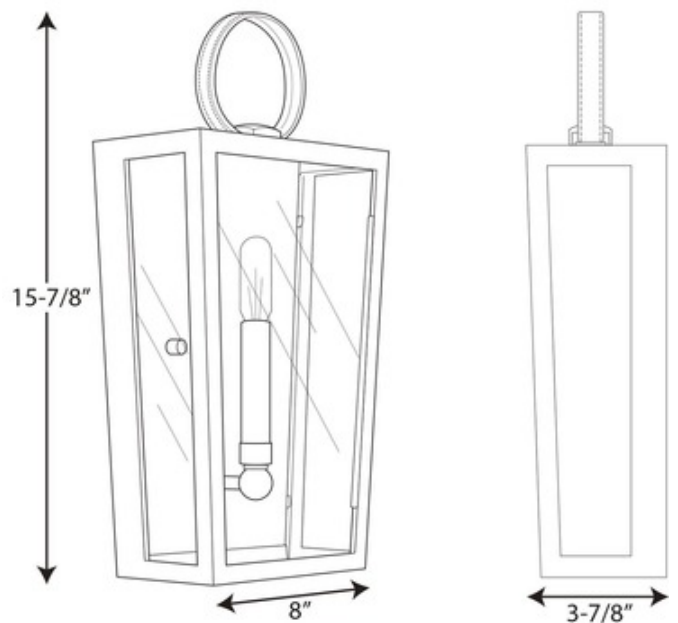

COMPANY

PROJECT

FIXTURE TYPE

APPROVED BY

DATE