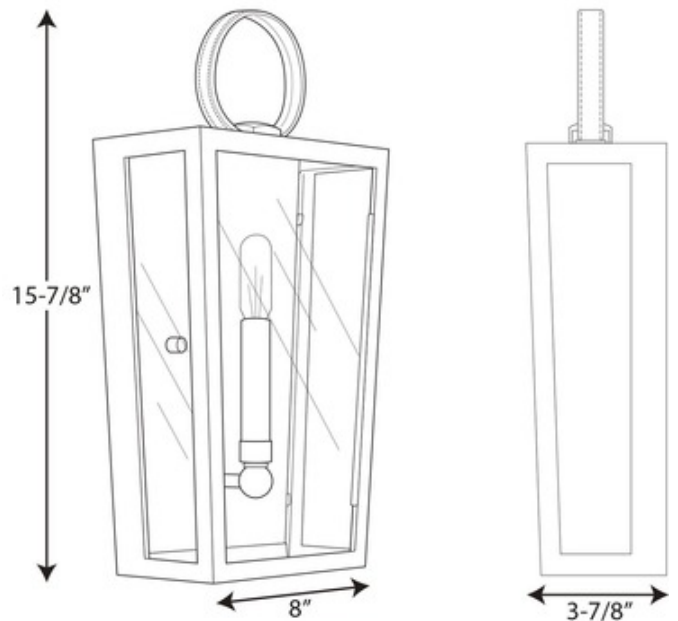

COMPANY

PROJECT

FIXTURE TYPE

APPROVED BY

DATE