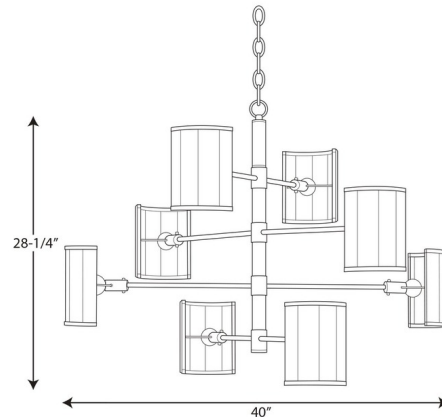

### Specifications

COLOR	White
BODY FINISH	Brushed Brass
WATTAGE	40W
DIMMER	Standard 120V
DIMENSIONS	40"W x 28.5"H
BULB NOT INCLUDED	8 x B11/Candelabra (E12)/5W/120V LED
OTHER BULB OPTIONS	8 x B10/Candelabra (E12)/60W/120V Incandescent
COUNTRY OF ORIGIN	China

### Technical Information

PRODUCT DIMENSIONS	Max Overall Height: 106"
--------------------	--------------------------

CLICK TO VIEW PRODUCT

Notes: