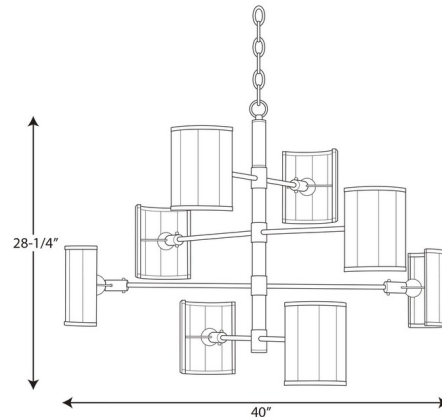

### Specifications

COLOR . . . . . White  
BODY FINISH . . . . . Brushed Brass  
WATTAGE . . . . . 40W  
DIMMER . . . . . Standard 120V  
DIMENSIONS . . . . . 40"W x 28.5"H  
BULB NOT INCLUDED . . . . . 8 x B11/Candelabra (E12)/5W/120V LED  
OTHER BULB OPTIONS . . . . . 8 x B10/Candelabra (E12)/60W/120V Incandescent  
COUNTRY OF ORIGIN . . . . . China

### Technical Information

PRODUCT DIMENSIONS . . . . . Max Overall Height: 106"

CLICK TO VIEW PRODUCT

Notes: