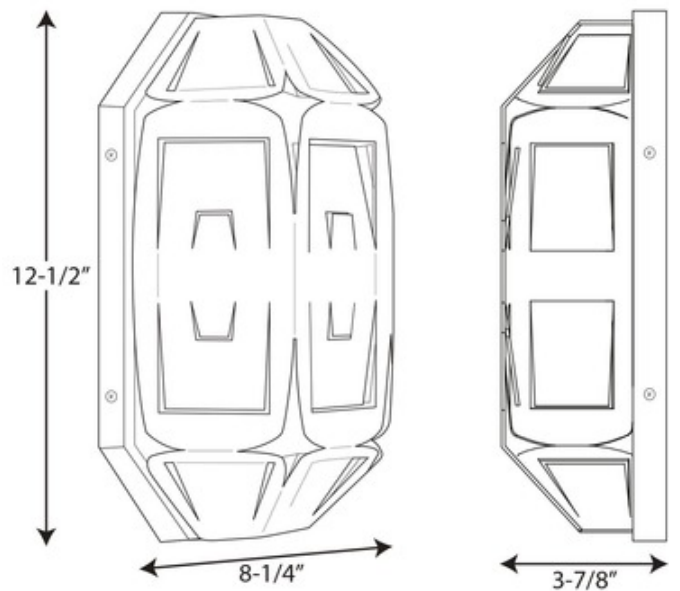

COMPANY	PROJECT	FIXTURE TYPE	APPROVED BY	DATE