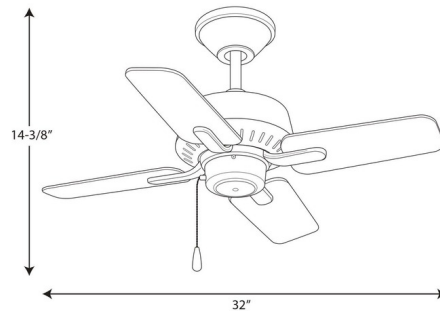

Description

The Drift Ceiling Fan is ideal for smaller spaces such as closets, mudrooms, and laundry rooms with a 32 inch width. Although small, this fan packs a punch with a powerful motor and a steep pitch to circulate a lot of air. Features a dual mounting system and a pull chain to switch the fan on and off. Available with a Bronze motor and Medium Cherry/Classic Walnut reversible blades, White motor and White/Driftwood reversible blades, or Nickel motor with Silver/Driftwood reversible blades. Includes 6 inch downrod and is compatible with universal light kits. UL listed. Title 20 compliant.

Shown in white / white / driftwood

Specifications

BLADE COLOR	White / Driftwood
BODY FINISH	White
WATTAGE	N/A
DIMMER	N/A
DIMENSIONS	32"W x 14.37"H
BULB	N/A
COUNTRY OF ORIGIN	China

CLICK TO VIEW PRODUCT

Notes: