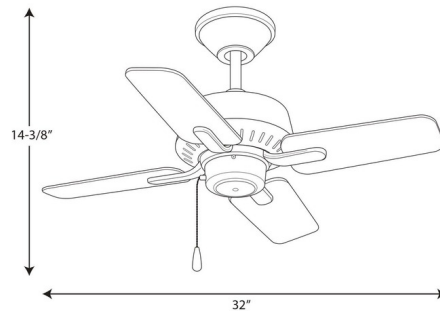

Description

The Drift Ceiling Fan is ideal for smaller spaces such as closets, mudrooms, and laundry rooms with a 32 inch width. Although small, this fan packs a punch with a powerful motor and a steep pitch to circulate a lot of air. Features a dual mounting system and a pull chain to switch the fan on and off. Available with a Bronze motor and Medium Cherry/Classic Walnut reversible blades, White motor and White/Driftwood reversible blades, or Nickel motor with Silver/Driftwood reversible blades. Includes 6 inch downrod and is compatible with universal light kits. UL listed. Title 20 compliant.

Shown in white / white / driftwood

Specifications

| | |
|-------------------|-------------------|
| BLADE COLOR | White / Driftwood |
| BODY FINISH | White |
| WATTAGE | N/A |
| DIMMER | N/A |
| DIMENSIONS | 32"W x 14.37"H |
| BULB | N/A |
| COUNTRY OF ORIGIN | China |