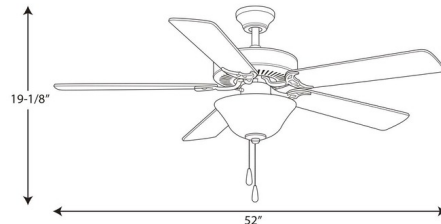

CLICK TO VIEW PRODUCT

Notes: