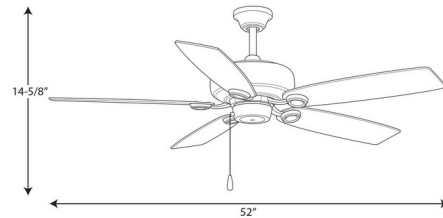

Description

The Edgefield Ceiling Fan is an energy efficient and light weight ceiling fan with five blades and a 52 inch span. Offering clean lines and a design that complements modern interiors with an updated and stylish shell-shaped blade holder. A three-speed pull chain and manual reverse switch come standard with this fan. Features a dual mount system allowing for use as a Semi-Flush or with a downrod, 6 inch downrod included. Available with a Brushed Nickel motor and American Walnut/Cherry reversible blades, White motor with White/Driftwood reversible blades, or a Bronze motor with Classic Walnut/Medium Cherry reversible blades. UL listed, Energy Star certified, Title 20 compliant.

Shown in brushed nickel / cherry / american walnut

Specifications

BLADE COLOR	Cherry / American Walnut
BODY FINISH	Brushed Nickel
WATTAGE	N/A
DIMMER	Not Dimmable
DIMENSIONS	52"W x 14.62"H
BULB	N/A
COUNTRY OF ORIGIN	China