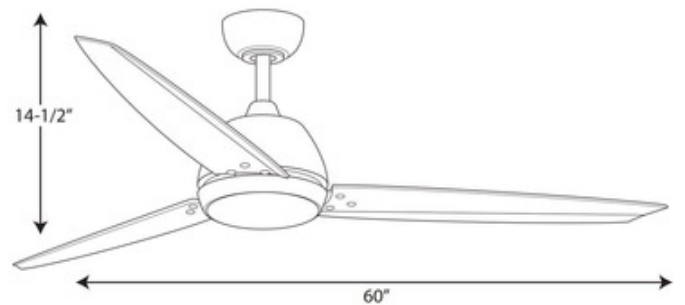

COMPANY	PROJECT	FIXTURE TYPE	APPROVED BY	DATE