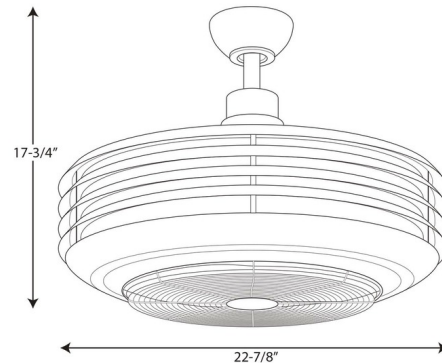

CLICK TO VIEW PRODUCT

Notes: