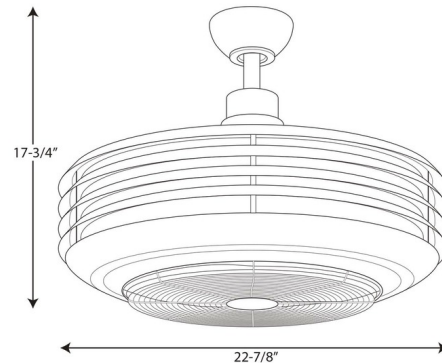

### Description

The Sanford Enclosed Indoor/Outdoor Ceiling Fan with Light delivers ultra powerful air movement packaged in a modern design. Ideal for indoor or outdoor settings adding a contemporary touch to porches, foyers, bathrooms, or vanity areas. Comes with an integrated LED module that shines around the light offering both form and function with energy and cost saving benefits. Includes a remote control, 4.5 inch downrod, and a dual mount canopy allowing you to use it as a Semi-Flush or Downrod fan. Available with a Brushed Nickel or Architectural Bronze finish. UL listed, damp locations. Title 20 compliant.

### Specifications

BLADE COLOR	N/A
BODY FINISH	Brushed Nickel
WATTAGE	23W
DIMMER	Low Voltage Electronic
DIMENSIONS	22.87"W x 17.75"H
INTEGRATED LED MODULE	1 x LED/23W/120V LED
COUNTRY OF ORIGIN	China