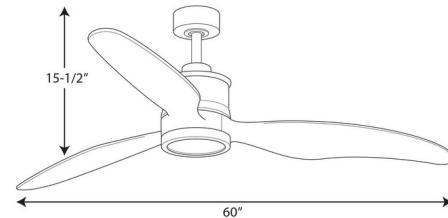

CLICK TO VIEW PRODUCT

Notes: