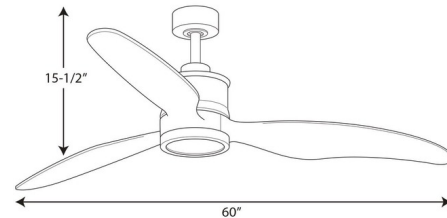

### Description

The Farris Ceiling Fan with Light features three solid wood carved blades and a 60 inch span giving it a sleek and modern design with an LED light kit that is removable providing the option to have it installed. Includes a full function remote and a dual mount canopy that accomodates flat or sloped ceilings. Available with an Oil Rubbed Bronze motor and Walnut blades, Graphite motor with Driftwood blades, or a Brushed Nickel motor with Grey Weathered Wood blades. UL listed. Title 20 and Title 24 compliant. JA8 rated.

### Specifications

BLADE COLOR	Grey Weathered Wood
BODY FINISH	Brushed Nickel
WATTAGE	18W
DIMMER	Low Voltage Electronic
DIMENSIONS	60"W x 15.5"H
INTEGRATED LED MODULE	1 x LED/18W/120V LED
COUNTRY OF ORIGIN	China