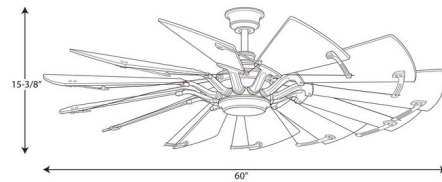

### Description

The Springer Ceiling Fan has a rustic flair with an impressive 12 fan blades and 60 inch span making it a statement-making fixture perfect for any room with a Farmhouse, industrial or transitional style. A powerful and quiet DC motor and with a 22 degree blade pitch this fan is the perfect fan to use to cool any room. Includes a full function six-speed remote, 8 inch downrod, and is complete with a dual mount canopy that accommodates flat or sloped ceilings up to 22 degrees. Available with an Antique Nickel motor with White Barnwood blades or an Architectural Bronze motor with Distress Walnut blades. UL listed, title 20 compliant. NOTE: Light kits can not be used with this fan.

### Specifications

BLADE COLOR	White Barnwood
BODY FINISH	Antique Nickel
WATTAGE	N/A
DIMMER	N/A
DIMENSIONS	60"W x 15.37"H
BULB	N/A
COUNTRY OF ORIGIN	China

CLICK TO VIEW PRODUCT

Notes: