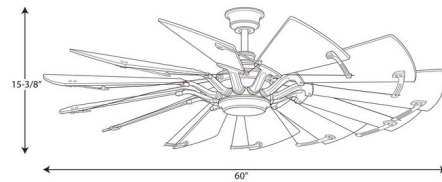

Description

The Springer Ceiling Fan has a rustic flair with an impressive 12 fan blades and 60 inch span making it a statement-making fixture perfect for any room with a Farmhouse, industrial or transitional style. A powerful and quiet DC motor and with a 22 degree blade pitch this fan is the perfect fan to use to cool any room. Includes a full function six-speed remote, 8 inch downrod, and is complete with a dual mount canopy that accommodates flat or sloped ceilings up to 22 degrees. Available with an Antique Nickel motor with White Barnwood blades or an Architectural Bronze motor with Distress Walnut blades. UL listed, title 20 compliant. NOTE: Light kits can not be used with this fan.

Shown in antique nickel / white barnwood

Specifications

BLADE COLOR	White Barnwood
BODY FINISH	Antique Nickel
WATTAGE	N/A
DIMMER	N/A
DIMENSIONS	60"W x 15.37"H
BULB	N/A
COUNTRY OF ORIGIN	China

CLICK TO VIEW PRODUCT