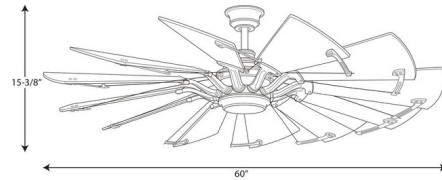

Description

The Springer Ceiling Fan has a rustic flair with an impressive 12 fan blades and 60 inch span making it a statement-making fixture perfect for any room with a Farmhouse, industrial or transitional style. A powerful and quiet DC motor and with a 22 degree blade pitch this fan is the perfect fan to use to cool any room. Includes a full function six-speed remote, 8 inch downrod, and is complete with a dual mount canopy that accommodates flat or sloped ceilings up to 22 degrees. Available with an Antique Nickel motor with White Barnwood blades or an Architectural Bronze motor with Distress Walnut blades. UL listed, title 20 compliant. NOTE: Light kits can not be used with this fan.

Shown in architectural bronze / distressed walnut

Specifications

COLOR	Distressed Walnut
BODY FINISH	Architectural Bronze
WATTAGE	N/A
DIMMER	N/A
DIMENSIONS	60"W x 15.37"H
BULB	N/A
COUNTRY OF ORIGIN	China