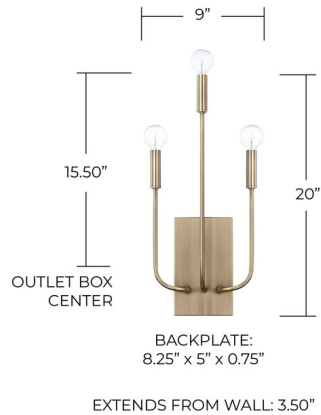

Lightology

lightology.com
866-954-4489
04-27-26

Project: _____

Company: _____

Location: _____ Fixture Type: _____

SPEC #: **CPT856003**

Approved On: _____ Approved By: _____

Zander Wall Sconce By Capital Lighting

Description

The Zander Wall Sconce will add a mid-century modern glow to your desired space. Use to brighten hallways, accentuate artwork or light a bathroom vanity area. Available in Aged Brass or Polished Nickel finish. ADA compliant. UL listed. Suitable for damp locations.

Specifications

COLOR	N/A
BODY FINISH	Aged Brass
WATTAGE	180W
DIMMER	Standard 120V
DIMENSIONS	9"W x 20"H x 3.5"D
BULB NOT INCLUDED	3 x G16.5/Candelabra (E12)/60W/120V Incandescent
COUNTRY OF ORIGIN	China

Shown in aged brass

CLICK TO VIEW PRODUCT

Notes: