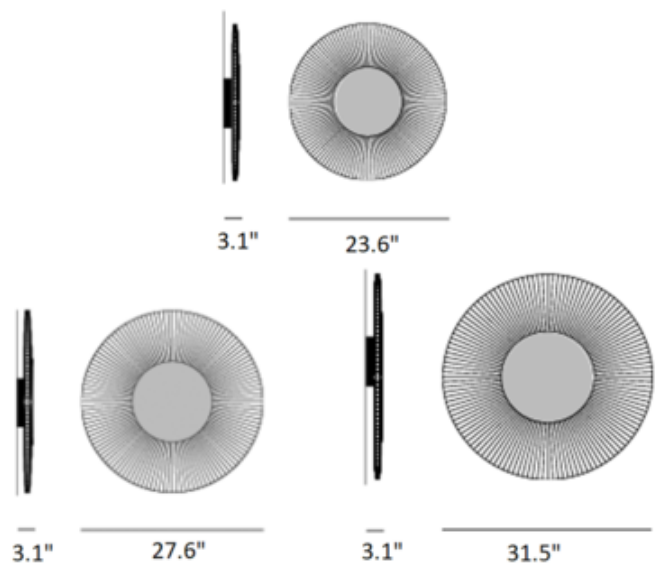

COMPANY	PROJECT	FIXTURE TYPE	APPROVED BY	DATE