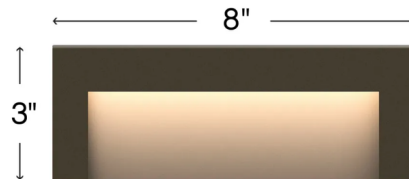

Lightology

lightology.com
866-954-4489
07-08-26

Project: _____

Company: _____

Location: _____ Fixture Type: _____

SPEC #: **HIN856268**

Approved On: _____ Approved By: _____

Taper 12V Horizontal Deck and Patio Light By Hinkley Lighting

Description

Seamlessly blending into architectural elements inside or outside the home, the Taper 12V Surface Mount Deck Light beautifully illuminates stairs, walkways, or patio spaces, enhancing the outdoor lighting experience. A wiring kit is supplied. Note: Required 12V transformer sold separately.

Specifications

COLOR . . . . . Etched Glass
BODY FINISH . . . . . Bronze
WATTAGE 2.2W
DIMMER . . . . . Low Voltage Magnetic
DIMENSIONS . . . . . 4.5"W x 3"H x 1.25"D
INTEGRATED LED MODULE . . . . . 1 x LED/2.2W/12V LED
COUNTRY OF ORIGIN . . . . . China

Technical Information

COLOR RENDERING . . . . . 90 CRI
LAMP COLOR 2700K
LUMENS/WATT 72.73
LUMINOUS FLUX . . . . . 160 lumens

Shown in bronze / etched glass

CLICK TO VIEW PRODUCT

Notes: