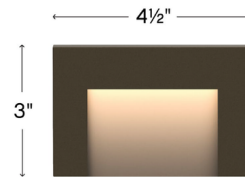

Shown in bronze / etched glass