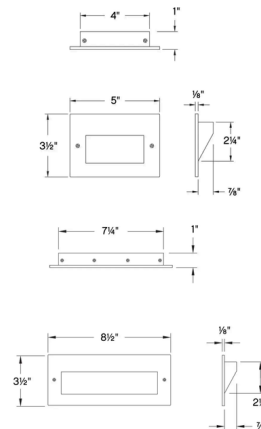

Description

Seamlessly blending into architectural elements inside or outside the home, the Taper beautifully illuminates stairs, walkways, or patio spaces. Made of aluminum and featuring an etched lens, this recessed low voltage step light expands time spent in outdoor living spaces and increases safety and security. A wiring kit is supplied. Note: A low voltage transformer is required and sold separately.

Shown in satin white / etched glass

Specifications

COLOR Etched Glass
BODY FINISH Satin White
WATTAGE 1.9W
DIMMER Low Voltage Magnetic
DIMENSIONS 5"W x 3.5"H x 1"D
INTEGRATED LED MODULE 1 x LED/1.9W/12V LED
COUNTRY OF ORIGIN China