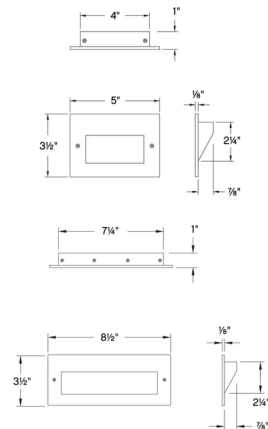

Description

Seamlessly blending into architectural elements inside or outside the home, the Taper beautifully illuminates stairs, walkways, or patio spaces. Made of aluminum and featuring an etched lens, this recessed low voltage step light expands time spent in outdoor living spaces and increases safety and security. A wiring kit is supplied. Note: A low voltage transformer is required and sold separately.

Shown in satin white / etched glass

Specifications

COLOR Etched Glass
BODY FINISH Satin White
WATTAGE 1.9W
DIMMER Low Voltage Magnetic
DIMENSIONS 5"W x 3.5"H x 1"D
INTEGRATED LED MODULE 1 x LED/1.9W/12V LED
COUNTRY OF ORIGIN China