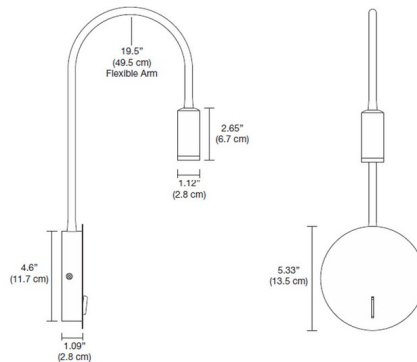

Shown in black / black

CLICK TO VIEW PRODUCT

Notes: