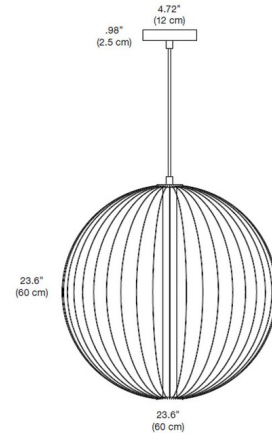

### Description

The Wireframe Atom Round Pendant features a slim tube of LED light suspended within a wire frame. The pliable WireFrame shade can be assembled into 3 distinct patterns - Straight, Crosshatched, and Spiral. Available with a Black finish.

### Specifications

COLOR . . . . . Black  
BODY FINISH . . . . . Black  
WATTAGE . . . . . 10W  
DIMMER . . . . . Low Voltage Electronic  
DIMENSIONS . . . . . 23.6"W x 23.6"H  
INTEGRATED LED MODULE . . . . . 1 x LED/10W/120V LED

### Technical Information

PRODUCT DIMENSIONS . . . . . Cable Length: 60"  
LAMP COLOR . . . . . 3000K

Shown in black / black

CLICK TO VIEW PRODUCT

Notes: