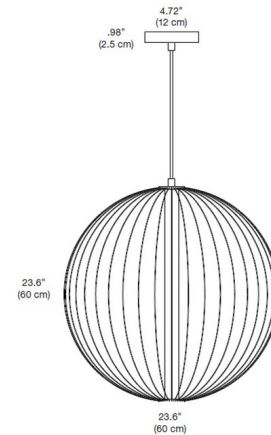

Shown in black / black

CLICK TO VIEW PRODUCT

Notes: