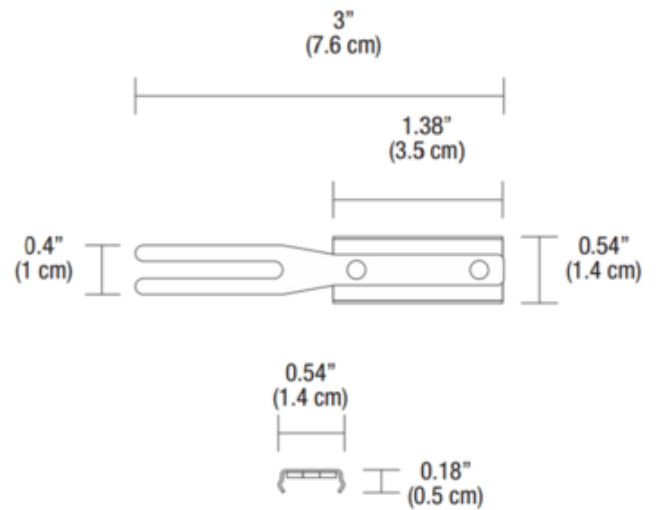

BRAND

PureEdge Lighting

DESCRIPTION

Fork locking clip for ceiling or wall mounting. One locking spring clip is provided with every Cirrus Channel. The channel slides into the Fork Locking Clip keeping the fixture secure.

Shown in: Aluminum

SHADE COLOR	N/A
BODY FINISH	Aluminum
WATTAGE	N/A
DIMMER	N/A
DIMENSIONS	3"W x 0.54"H x 0.18"D
LAMP	N/A

ITEM NUMBER EDG856310

COMPANY	PROJECT	FIXTURE TYPE	APPROVED BY	DATE