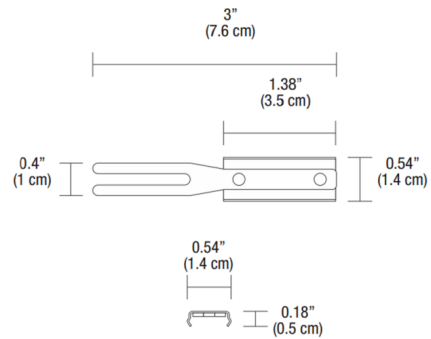

Lightology

lightology.com
866-954-4489
04-02-26

Project: _____

Company: _____

Location: _____ Fixture Type: _____

SPEC #: **EDG856310**

Approved On: _____ Approved By: _____

Cirrus Ceiling Fork Locking Clip

By PureEdge Lighting

Description

Fork locking clip for ceiling or wall mounting. One locking spring clip is provided with every Cirrus Channel. The channel slides into the Fork Locking Clip keeping the fixture secure.

Shown in aluminum

Specifications

COLOR	N/A
BODY FINISH	Aluminum
WATTAGE	N/A
DIMMER	N/A
DIMENSIONS	3"W x 0.54"H x 0.18"D
BULB	N/A

CLICK TO VIEW PRODUCT

Notes: