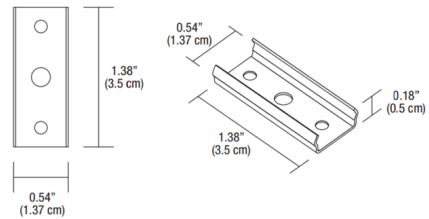

By PureEdge Lighting

Description

Ceiling mounting spring clips are provided with every 24 inches of Cirrus Ceiling Channel. The Clip snaps into the channel, staying securely fastened to the ceiling or wall.

Shown in aluminum

Specifications

COLOR	N/A
BODY FINISH	Aluminum
WATTAGE	N/A
DIMMER	N/A
DIMENSIONS	1.38"W x 0.54"H x 0.18"D
BULB	N/A

CLICK TO VIEW PRODUCT

Notes: