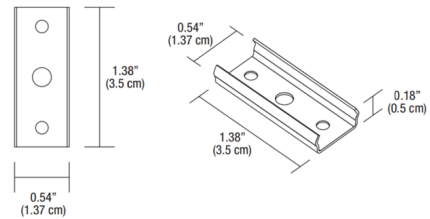

Description

Ceiling mounting spring clips are provided with every 24 inches of Cirrus Ceiling Channel. The Clip snaps into the channel, staying securely fastened to the ceiling or wall.

Shown in aluminum

Specifications

COLOR	N/A
BODY FINISH	Aluminum
WATTAGE	N/A
DIMMER	N/A
DIMENSIONS	1.38"W x 0.54"H x 0.18"D
BULB	N/A

CLICK TO VIEW PRODUCT

Notes: