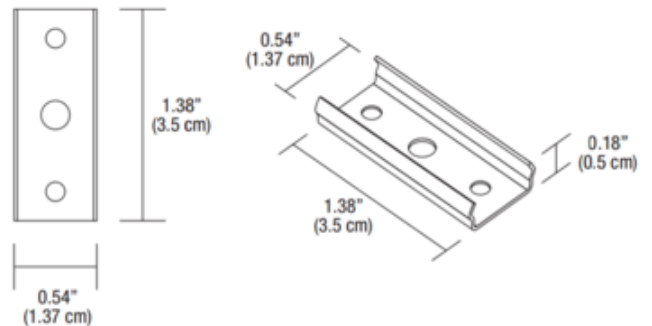

BRAND

PureEdge Lighting

DESCRIPTION

Ceiling mounting spring clips are provided with every 24 inches of Cirrus Ceiling Channel. The Clip snaps into the channel, staying securely fastened to the ceiling or wall.

Shown in: Aluminum

| | |
|--------------------|--------------------------|
| SHADE COLOR | N/A |
| BODY FINISH | Aluminum |
| WATTAGE | N/A |
| DIMMER | N/A |
| DIMENSIONS | 1.38"W x 0.54"H x 0.18"D |
| LAMP | N/A |