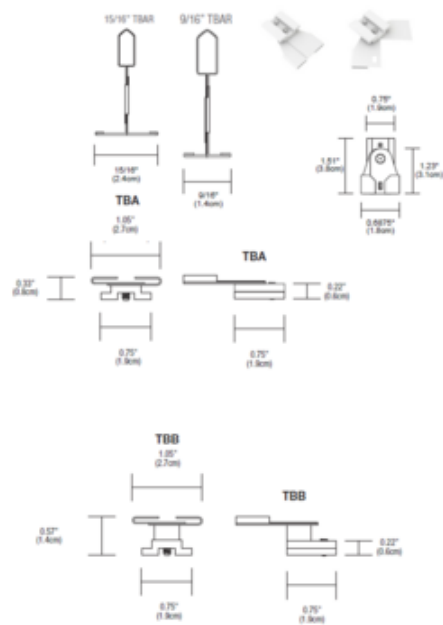

**BRAND** PureEdge Lighting

**DESCRIPTION**

Cirrus Channel T-Bar Ceiling Mounting Clip mounts along the 15/16 or 9/16 inch T-bar grid. Use one every two feet. TBA: 15/16 or 9/16 inch flush mounted ceiling panels. TBA: 15/16 or 9/16 inch with ceiling panel 3/8 inch below grid.

Shown in: White

<b>SHADE COLOR</b>	N/A
<b>BODY FINISH</b>	White
<b>WATTAGE</b>	N/A
<b>DIMMER</b>	N/A
<b>DIMENSIONS</b>	1.05"W x 0.33"H
<b>LAMP</b>	N/A

**ITEM NUMBER** EDG856313

COMPANY	PROJECT	FIXTURE TYPE	APPROVED BY	DATE