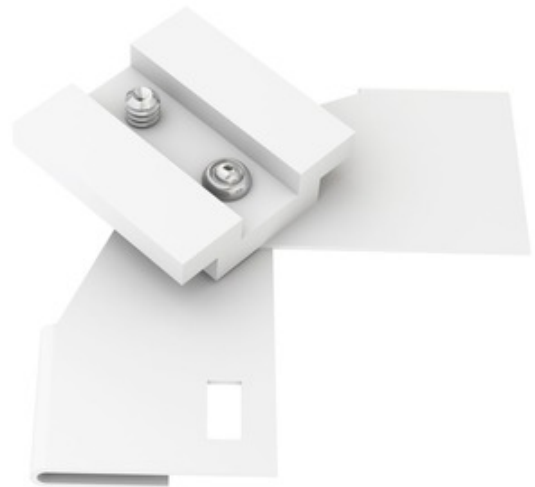

BRAND

PureEdge Lighting

DESCRIPTION

Cirrus Channel T-Bar Ceiling Mounting Clip mounts along the 15/16 or 9/16 inch T-bar grid. Use one every two feet. TBA: 15/16 or 9/16 inch flush mounted ceiling panels. TBA: 15/16 or 9/16 inch with ceiling panel 3/8 inch below grid.

Shown in: White

SHADE COLOR	N/A
BODY FINISH	White
WATTAGE	N/A
DIMMER	N/A
DIMENSIONS	1.05"W x 0.33"H
LAMP	N/A

SPEC # EDG856313

COMPANY	PROJECT	FIXTURE TYPE	APPROVED BY	DATE