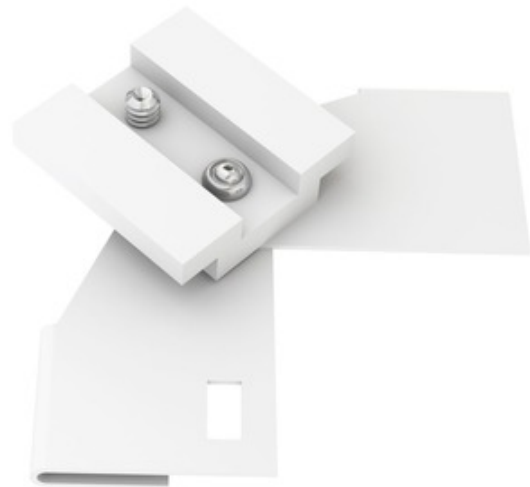

**BRAND** PureEdge Lighting

**DESCRIPTION**

Cirrus Channel T-Bar Ceiling Mounting Clip mounts along the 15/16 or 9/16 inch T-bar grid. Use one every two feet. TBA: 15/16 or 9/16 inch flush mounted ceiling panels. TBA: 15/16 or 9/16 inch with ceiling panel 3/8 inch below grid.

Shown in: White

<b>SHADE COLOR</b>	N/A
<b>BODY FINISH</b>	White
<b>WATTAGE</b>	N/A
<b>DIMMER</b>	N/A
<b>DIMENSIONS</b>	1.05"W x 0.33"H
<b>LAMP</b>	N/A

**ITEM NUMBER** EDG856313

COMPANY	PROJECT	FIXTURE TYPE	APPROVED BY	DATE