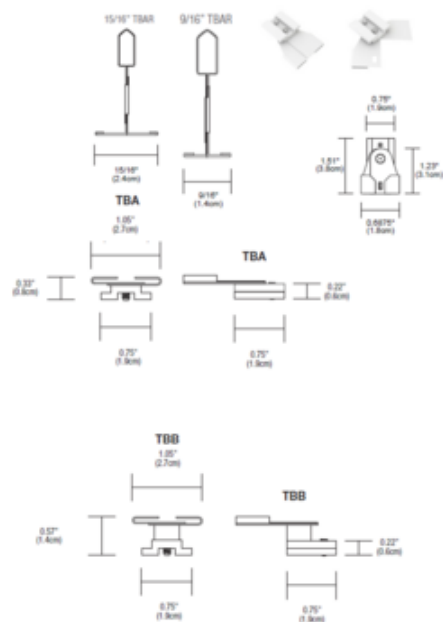

BRAND

PureEdge Lighting

DESCRIPTION

Cirrus Channel T-Bar Ceiling Mounting Clip mounts along the 15/16 or 9/16 inch T-bar grid. Use one every two feet. TBA: 15/16 or 9/16 inch flush mounted ceiling panels. TBA: 15/16 or 9/16 inch with ceiling panel 3/8 inch below grid.

Shown in: White

SHADE COLOR	N/A
BODY FINISH	White
WATTAGE	N/A
DIMMER	N/A
DIMENSIONS	1.05"W x 0.33"H
LAMP	N/A

SPEC # EDG856313

COMPANY	PROJECT	FIXTURE TYPE	APPROVED BY	DATE