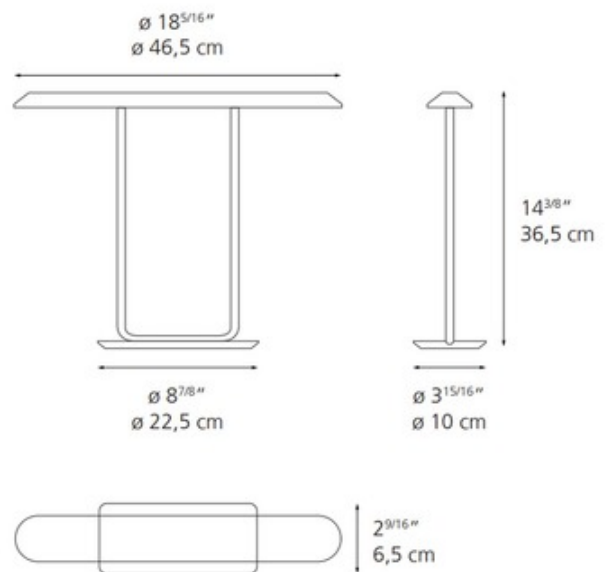

Shown in: Bronze

<b>SHADE COLOR</b>	N/A
<b>BODY FINISH</b>	Bronze
<b>WATTAGE</b>	14W
<b>DIMMER</b>	Included
<b>DIMENSIONS</b>	18.3"W x 14.4"H x 3.9"D
<b>INTEGRATED LED MODULE</b>	
<b>LAMP</b>	1 x LED/14W/120V LED

*Technical Information*

<b>LUMINOUS FLUX</b>	610 lumens
<b>LUMENS/WATT</b>	43.57
<b>LAMP COLOR</b>	3000K
<b>COLOR RENDERING</b>	80 CRI

**SPEC #** ART856355

COMPANY	PROJECT	FIXTURE TYPE	APPROVED BY	DATE