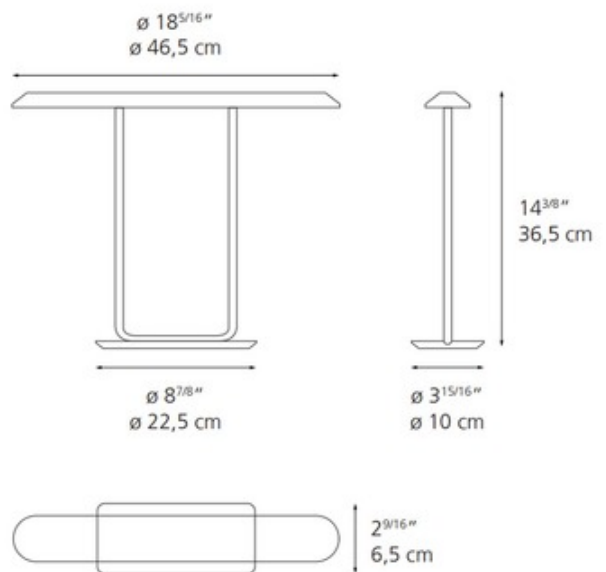

Shown in: Bronze

<b>SHADE COLOR</b>	N/A
<b>BODY FINISH</b>	Bronze
<b>WATTAGE</b>	14W
<b>DIMMER</b>	Included
<b>DIMENSIONS</b>	18.3"W x 14.4"H x 3.9"D
<b>INTEGRATED LED MODULE</b>	
<b>LAMP</b>	1 x LED/14W/120V LED

*Technical Information*

<b>LUMINOUS FLUX</b>	610 lumens
<b>LUMENS/WATT</b>	43.57
<b>LAMP COLOR</b>	3000K
<b>COLOR RENDERING</b>	80 CRI

**SPEC #** ART856355

COMPANY	PROJECT	FIXTURE TYPE	APPROVED BY	DATE