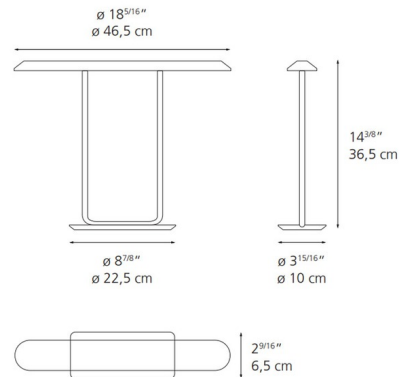

CLICK TO VIEW PRODUCT

Notes: