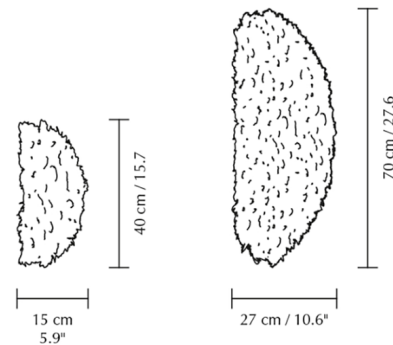

### Specifications

COLOR	White
BODY FINISH	White
WATTAGE	20W
DIMMER	Standard 120V
DIMENSIONS	27.6"W x 10.6"H
BULB NOT INCLUDED	2 x A19/GU24/10W/120V LED

CLICK TO VIEW PRODUCT

Notes: