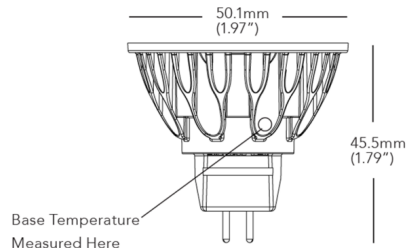

### Specifications

COLOR	N/A
BODY FINISH	Silver
WATTAGE	7.5W
DIMMER	Dimmable
DIMENSIONS	1.97"W x 1.79"H
BULB	1 x MR16/GU5.3 (bipin)/7.5W/12V LED

### Technical Information

LAMP LIFE	35000 hours
CENTER BEAM CBCP	2050 candlepower
BEAM ANGLE	25°
COLOR RENDERING	95 CRI
LAMP COLOR	2700K Warm Dim
LUMENS/WATT	54.67
LUMINOUS FLUX	410 lumens

Shown in silver