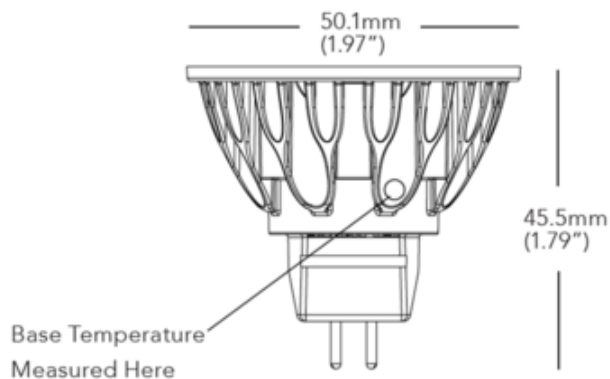

COMPANY	PROJECT	FIXTURE TYPE	APPROVED BY	DATE