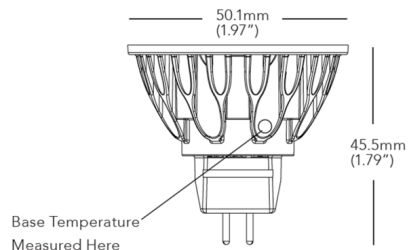

CLICK TO VIEW PRODUCT

Notes: