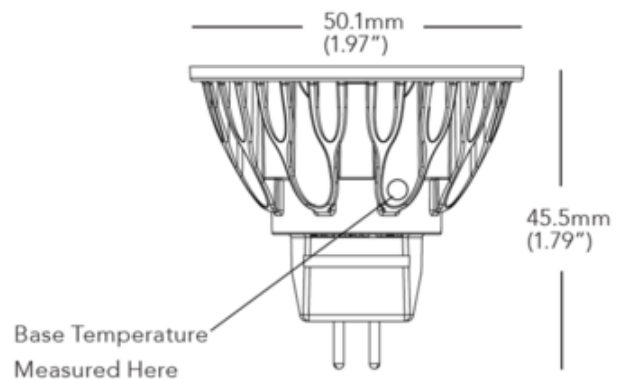

COMPANY	PROJECT	FIXTURE TYPE	APPROVED BY	DATE