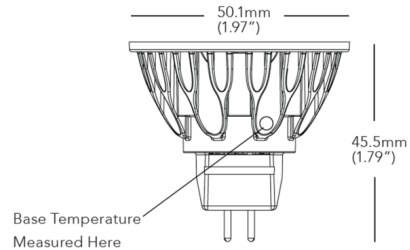

CLICK TO VIEW PRODUCT

Notes: