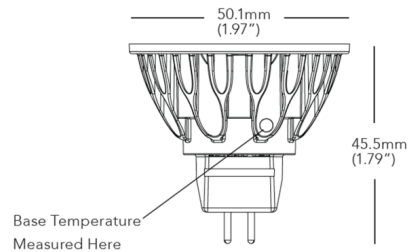

CLICK TO VIEW PRODUCT

Notes: