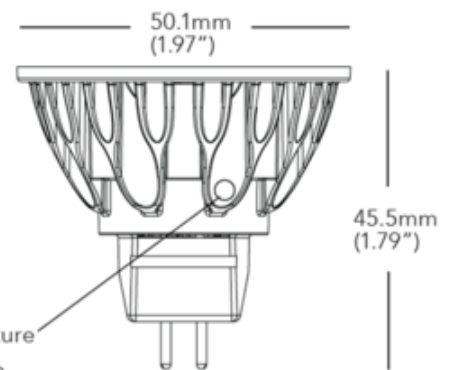

**BRAND**

Soraa

**DESCRIPTION**

The Brilliant HL 12 Volt 7.5 Watt MR16 GU5.3 Base LED produces over 100 lumens more than the existing Brilliant product line. Offered in three beam angle options in Very Warm White 2700K or Warm White 3000K color temperature, 90CRI. 575 to 630 lumen output range. Average lamp life 35,000 hours. See attached manufacturer reference for dimmer compatibility. UL listed. Suitable for indoor and outdoor damp locations and enclosed fixtures. 3 year or 25,000 hour (whichever comes first) warranty. Title 20 and Title 24/JA8 compliant. 10 Degree beam angle version SNAP accessory compatible, sold separately.

Shown in: Silver

<b>SHADE COLOR</b>	N/A
<b>BODY FINISH</b>	Silver
<b>WATTAGE</b>	7.5W
<b>DIMMER</b>	Dimmable
<b>DIMENSIONS</b>	1.97"W x 1.79"H
<b>LAMP</b>	1 x MR16/GU5.3 (bipin)/7.5W/12V LED

*Technical Information*

<b>LUMINOUS FLUX</b>	575 lumens
<b>LUMENS/WATT</b>	76.67
<b>LAMP COLOR</b>	2700K
<b>COLOR RENDERING</b>	90 CRI
<b>BEAM ANGLE</b>	10°
<b>CENTER BEAM CBCP</b>	8000 candlepower

**SPEC #** SRA856410

COMPANY	PROJECT	FIXTURE TYPE	APPROVED BY	DATE