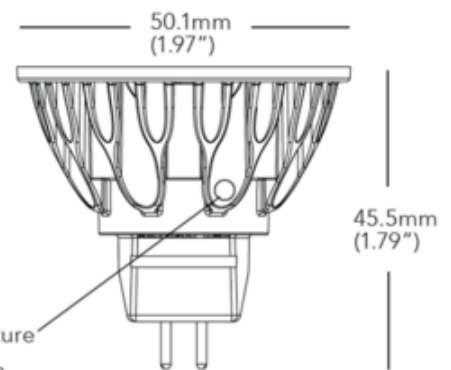

COMPANY	PROJECT	FIXTURE TYPE	APPROVED BY	DATE