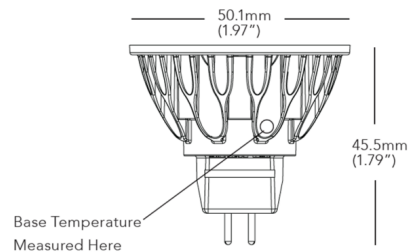

### Specifications

COLOR	Silver
BODY FINISH	N/A
WATTAGE	9W
DIMMER	Dimmable
DIMENSIONS	1.97"W x 1.79"H
BULB	1 x MR16/GU5.3 (bipin)/9W/12V LED

### Technical Information

LAMP LIFE	35000 hours
CENTER BEAM CBCP	3550 candlepower
BEAM ANGLE	25°
COLOR RENDERING	90 CRI
LAMP COLOR	2700K
LUMENS/WATT	76.67
LUMINOUS FLUX	690 lumens

Shown in silver

CLICK TO VIEW PRODUCT