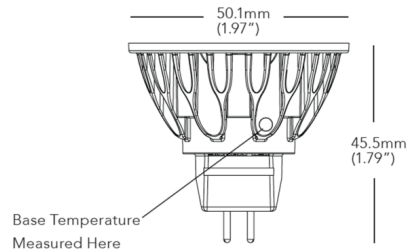

CLICK TO VIEW PRODUCT

Notes: