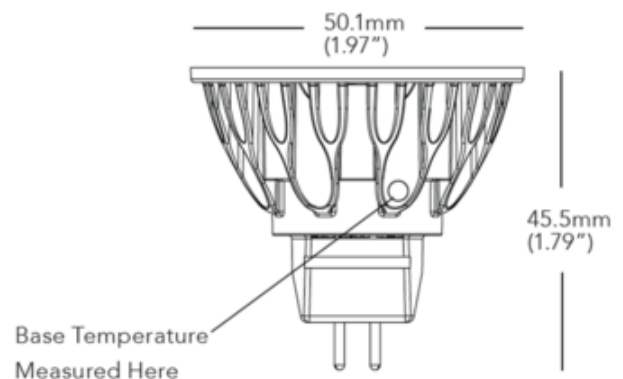

COMPANY	PROJECT	FIXTURE TYPE	APPROVED BY	DATE