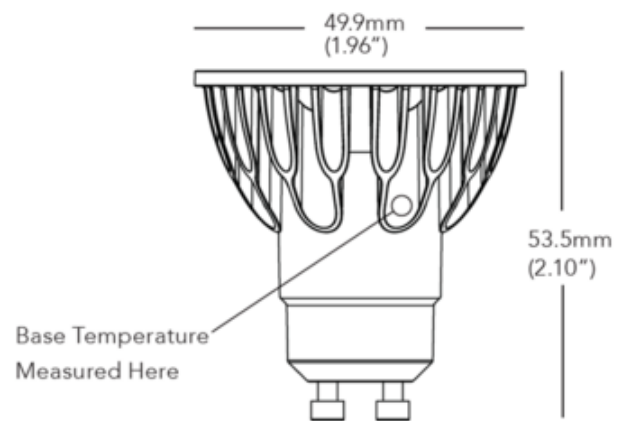

**BRAND**

Soraa

**DESCRIPTION**

The Brilliant HL 120 Volt 7.5 Watt MR16 GU10 Base LED produces over 100 lumens more than the existing Brilliant product line. Offered in four beam angle options in Very Warm White 2700K or Warm White 3000K color temperature, 90CRI. 575 to 630 lumen output range. Average lamp life 35,000 hours. See attached manufacturer reference for dimmer compatibility. UL listed. Suitable for indoor and outdoor damp location enclosed fixtures. 3 year or 25,000 hour (whichever comes first) warranty. 10 Degree beam angle version SNAP accessory compatible, sold separately.

Shown in: Silver

<b>SHADE COLOR</b>	N/A
<b>BODY FINISH</b>	Silver
<b>WATTAGE</b>	7.5W
<b>DIMMER</b>	Dimmable
<b>DIMENSIONS</b>	1.96"W x 2.1"H
<b>LAMP</b>	1 x MR16/GU10/7.5W/120V LED

*Technical Information*

<b>LUMINOUS FLUX</b>	575 lumens
<b>LUMENS/WATT</b>	76.67
<b>LAMP COLOR</b>	2700K
<b>COLOR RENDERING</b>	90 CRI
<b>BEAM ANGLE</b>	10°
<b>CENTER BEAM CBCP</b>	8000 candlepower

**SPEC #** SRA856420

COMPANY	PROJECT	FIXTURE TYPE	APPROVED BY	DATE