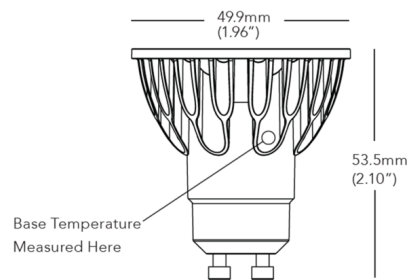

CLICK TO VIEW PRODUCT

Notes: