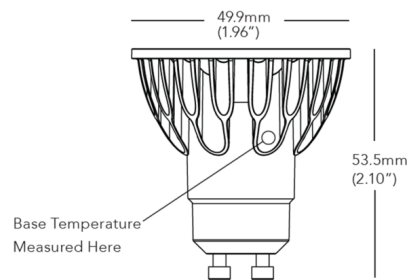

### Specifications

COLOR	N/A
BODY FINISH	Silver
WATTAGE	7.5W
DIMMER	Dimmable
DIMENSIONS	1.96"W x 2.1"H
BULB	1 x MR16/GU10/7.5W/120V LED

### Technical Information

LAMP LIFE	35000 hours
CENTER BEAM CBCP	8000 candlepower
BEAM ANGLE	10°
COLOR RENDERING	90 CRI
LAMP COLOR	2700K
LUMENS/WATT	76.67
LUMINOUS FLUX	575 lumens

Shown in silver

CLICK TO VIEW PRODUCT