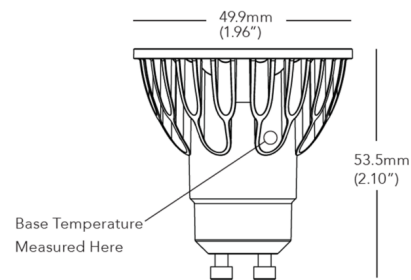

### Description

The Brilliant HL 120 Volt 9 Watt MR16 GU10 Base LED produces over 100 lumens more than the existing Brilliant product line. Offered in three beam angle options in Very Warm White 2700K or Warm White 3000K color temperature, 90CRI. 690 to 725 lumen output range. Average lamp life 35,000 hours. Consult with manufacturer for dimmer compatibility. UL listed. Suitable for indoor and outdoor damp locations and enclosed fixtures. 3 year or 25,000 hour (whichever comes first) warranty. Title 24/JA8 and Title 20 compliant.

### Specifications

COLOR	N/A
BODY FINISH	Silver
WATTAGE	9W
DIMMER	Dimmable
DIMENSIONS	1.96"W x 2.1"H
BULB	1 x MR16/GU10/9W/120V LED

### Technical Information

LAMP LIFE	35000 hours
CENTER BEAM CBCP	3550 candlepower
BEAM ANGLE	25°
COLOR RENDERING	90 CRI
LAMP COLOR	2700K
LUMENS/WATT	76.67
LUMINOUS FLUX	690 lumens

CLICK TO VIEW PRODUCT

Notes: