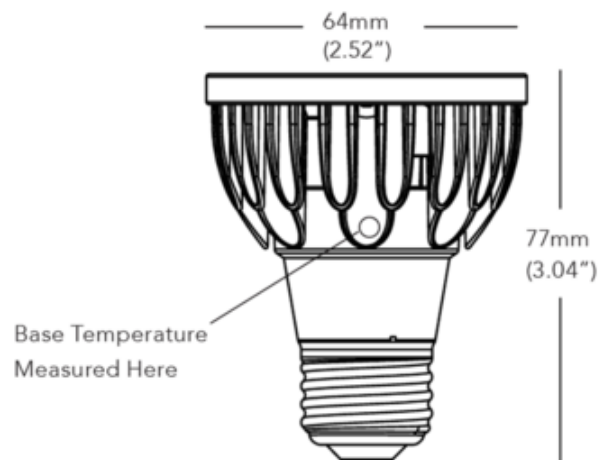

COMPANY	PROJECT	FIXTURE TYPE	APPROVED BY	DATE