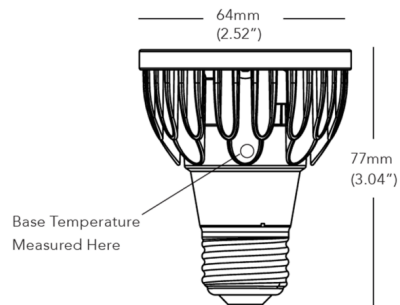

CLICK TO VIEW PRODUCT

Notes: