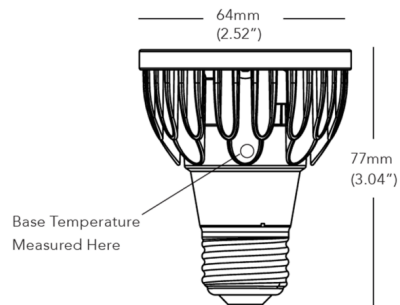

### Description

The Brilliant HL 120 Volt 8.5 Watt PAR20 Medium Base LED produces over 100 lumens more than the existing Brilliant product line. Offered in a 10 degree beam angle option in Very Warm White 2700K or Warm White 3000K color temperature, 92CRI. 700 to 730 lumen output range. Equivalent to a 90 watt halogen. Average lamp life 35,000 hours. See attached manufacturer reference for dimmer compatibility. UL listed. Suitable for indoor and outdoor damp locations and enclosed fixtures. 3 year or 25,000 hour (whichever comes first) warranty. Title 20 and Title 24/JA8 compliant. 10 Degree beam angle version SNAP accessory compatible, sold separately.

### Specifications

COLOR	N/A
BODY FINISH	Silver
WATTAGE	8.5W
DIMMER	Dimmable
DIMENSIONS	2.52"W x 3.04"H
BULB	1 x PAR20/Medium (E26)/8.5W/120V LED

### Technical Information

LAMP LIFE	35000 hours
CENTER BEAM CBCP	11020 candlepower
BEAM ANGLE	10°
COLOR RENDERING	92 CRI
LAMP COLOR	2700K
LUMENS/WATT	82.35
LUMINOUS FLUX	700 lumens

Shown in silver

CLICK TO VIEW PRODUCT