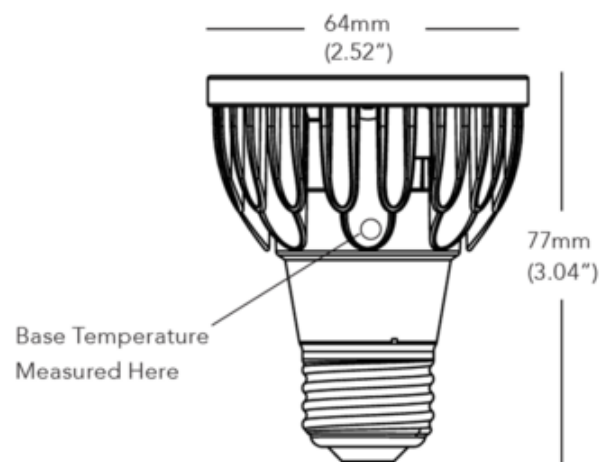

COMPANY	PROJECT	FIXTURE TYPE	APPROVED BY	DATE