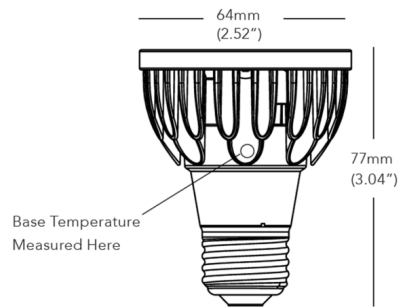

### Description

The Brilliant HL 120 Volt 10.8 Watt PAR20 Medium Base LED produces over 100 lumens more than the existing Brilliant product line. Offered in three beam angle options in Very Warm White 2700K or Warm White 3000K color temperature, 92CRI. 930 to 960 lumen output range. Equivalent to a 90 watt halogen. Consult with manufacturer for dimmer compatibility. Average lamp life 35,000 hours. UL listed. Suitable for indoor and outdoor damp location enclosed fixtures. 3 year or 25,000 hour (whichever comes first) warranty. Title 20 compliant.

### Specifications

COLOR	N/A
BODY FINISH	Silver
WATTAGE	10.8W
DIMMER	Dimmable
DIMENSIONS	2.52"W x 3.04"H
BULB	1 x PAR20/Medium (E26)/10.8W/120V LED

### Technical Information

LAMP LIFE	35000 hours
CENTER BEAM CBCP	4185 candlepower
BEAM ANGLE	25°
COLOR RENDERING	92 CRI
LAMP COLOR	2700K
LUMENS/WATT	86.11
LUMINOUS FLUX	930 lumens

Shown in silver

CLICK TO VIEW PRODUCT