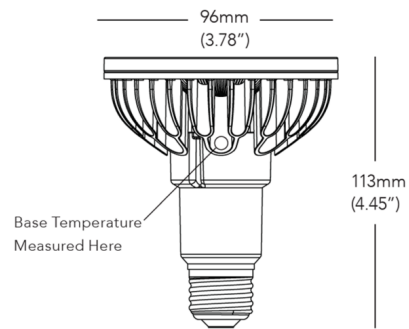

CLICK TO VIEW PRODUCT

Notes: