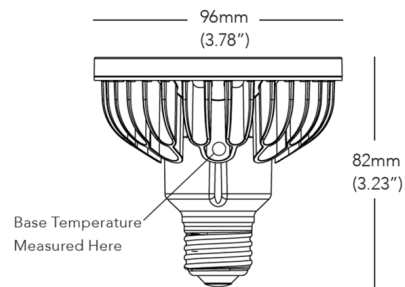

CLICK TO VIEW PRODUCT

Notes: