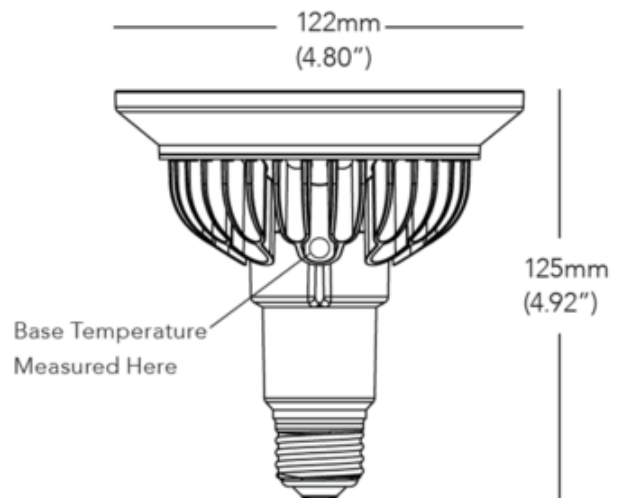

COMPANY	PROJECT	FIXTURE TYPE	APPROVED BY	DATE