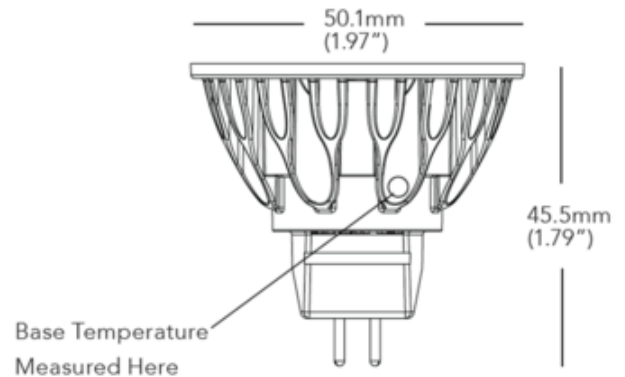

**BRAND**

Soraa

**DESCRIPTION**

The Healthy 12 Volt 7.5 Watt MR16 GU5.3 Base LED is designed with ZeroBlue technology so that your body recognizes the time for sleep as nature intended. The Healthy lamp has no blue content in the spectrum so there is no overexposure to blue light in the evening which can negatively impair sleep cycles and longer-term health. See attached manufacturer reference for dimmer compatibility. UL listed. Suitable for damp locations and for use in full enclosed fixtures. Not rated for use in wet locations. 3 year or 25,000 hour (whichever comes first) warranty. Sold as a 2-pack.

MR16 LED Lamp

<b>SHADE COLOR</b>	N/A
<b>BODY FINISH</b>	Silver
<b>WATTAGE</b>	15W
<b>DIMMER</b>	Dimmable
<b>DIMENSIONS</b>	1.97"W x 1.79"H
<b>BULB INCLUDED</b>	
<b>LAMP</b>	2 x MR16/GU5.3 (bipin)/7.5W/12V LED

*Technical Information*

<b>LUMINOUS FLUX</b>	800 lumens
<b>LUMENS/WATT</b>	106.67
<b>LAMP COLOR</b>	2700K
<b>COLOR RENDERING</b>	80 CRI
<b>BEAM ANGLE</b>	36°

**SPEC #** SRA856466

COMPANY	PROJECT	FIXTURE TYPE	APPROVED BY	DATE