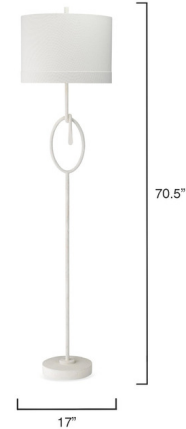

Shown in white / off white