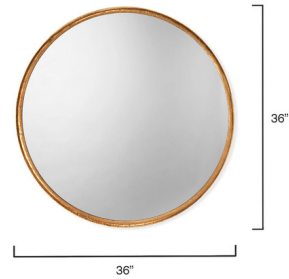

Description

The Refined Round Mirror has a clean profile that can work with most home decor schemes. Available with a Silver Leaf or Gold Leaf metal finish.

Shown in silver leaf

Specifications

COLOR	N/A
BODY FINISH	Silver Leaf
WATTAGE	N/A
DIMMER	N/A
DIMENSIONS	36"W x 36"H x 1.25"D
BULB	N/A