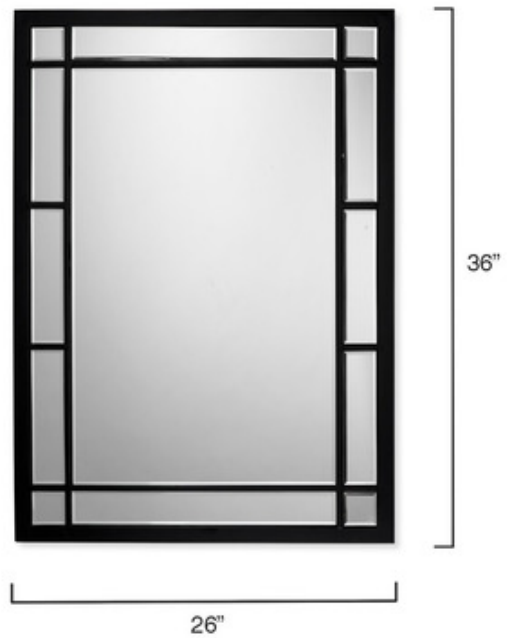

COMPANY

PROJECT

FIXTURE TYPE

APPROVED BY

DATE