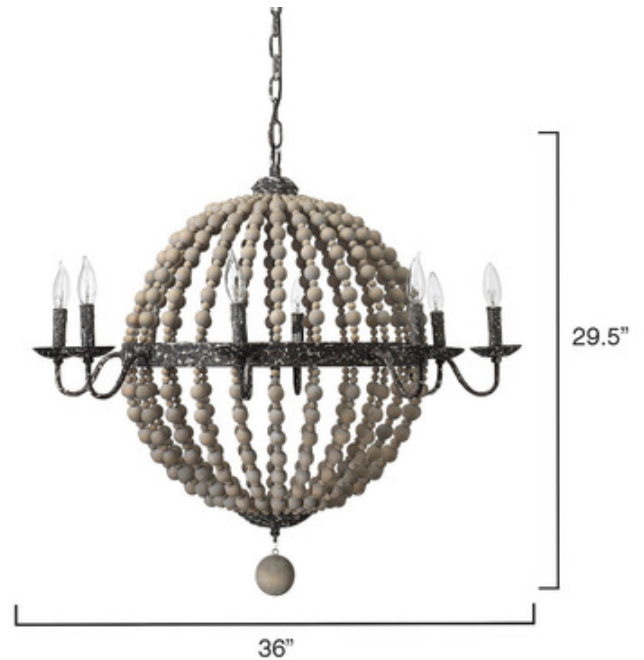

BRAND

Jamie Young Company

DESCRIPTION

The LS Cosmos Chandelier features a globe shape with lights extending outside of the globe. Natural Wood finished beads are adorned along the outside of the globe and complemented by the Distressed Metal arms. UL listed.

SHADE COLOR	N/A
BODY FINISH	Natural Wood
WATTAGE	320W
DIMMER	Standard 120V
DIMENSIONS	36"W x 29.5"H
LAMP	8 x B10/Candelabra (E12)/40W/120V Incandescent 8 x B10/Candelabra (E12)/120V LED

Technical Information

PRODUCT DIMENSIONS	Max Overall Height: 96in.
---------------------------	---------------------------

ITEM NUMBER	JYC856736
--------------------	-----------

COMPANY	PROJECT	FIXTURE TYPE	APPROVED BY	DATE