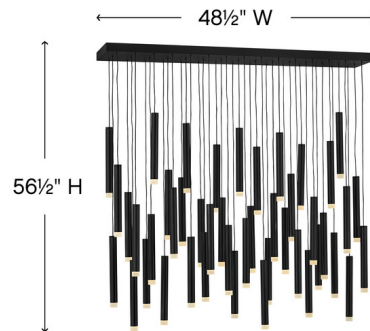

### Description

The Harmony Linear Multi Light Pendant creates a perfect combination of technology and style. Inspired by the look of wind chimes, this striking piece features tubes with LED lights gleaming at the ends. The strands are easily adjustable for customizable configurations. Available with a Black finish or a Heritage Brass finish with Black accents. Fixture weighs over 50lbs. Must be supported independently of the outlet box unless the outlet box is UL listed for the appropriate weight.

### Specifications

COLOR	N/A
BODY FINISH	Heritage Brass
WATTAGE	45W
DIMMER	Universal
DIMENSIONS	72.75"L x 48"W x 56.5"H
INTEGRATED LED MODULE	45 x LED/1W/120V LED
COUNTRY OF ORIGIN	China

### Technical Information

PRODUCT DIMENSIONS	Canopy: 48" x 9"
COLOR RENDERING	95 CRI
LAMP COLOR	3000K
LUMENS/WATT	4,575.00
LUMINOUS FLUX	4575 lumens

Shown in heritage brass

CLICK TO VIEW PRODUCT

Notes: