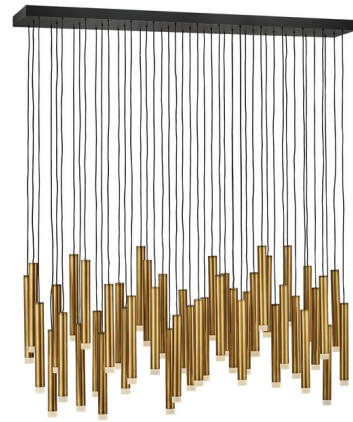

Lightology

lightology.com
866-954-4489
04-25-26

Project: _____
Company: _____
Location: _____ Fixture Type: _____
SPEC #: **FRD856775**
Approved On: _____ Approved By: _____

Harmony Linear Multi Light Pendant By Fredrick Ramond

Description

The Harmony Linear Multi Light Pendant creates a perfect combination of technology and style. Inspired by the look of wind chimes, this striking piece features tubes with LED lights gleaming at the ends. The strands are easily adjustable for customizable configurations. Available with a Black finish or a Heritage Brass finish with Black accents. Fixture weighs over 50lbs. Must be supported independently of the outlet box unless the outlet box is UL listed for the appropriate weight.

Specifications

COLOR	N/A
BODY FINISH	Heritage Brass
WATTAGE	45W
DIMMER	Universal
DIMENSIONS	72.75"L x 48"W x 56.5"H
INTEGRATED LED MODULE	45 x LED/1W/120V LED
COUNTRY OF ORIGIN	China

Technical Information

PRODUCT DIMENSIONS	Canopy: 48" x 9"
COLOR RENDERING	95 CRI
LAMP COLOR	3000K
LUMENS/WATT	4,575.00
LUMINOUS FLUX	4575 lumens

Shown in heritage brass

CLICK TO VIEW PRODUCT

Notes: