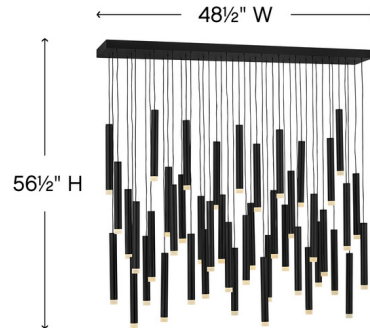

Description

The Harmony Linear Multi Light Pendant creates a perfect combination of technology and style. Inspired by the look of wind chimes, this striking piece features tubes with LED lights gleaming at the ends. The strands are easily adjustable for customizable configurations. Available with a Black finish or a Heritage Brass finish with Black accents. Fixture weighs over 50lbs. Must be supported independently of the outlet box unless the outlet box is UL listed for the appropriate weight.

Specifications

COLOR	N/A
BODY FINISH	Heritage Brass
WATTAGE	45W
DIMMER	Universal
DIMENSIONS	72.75"L x 48"W x 56.5"H
INTEGRATED LED MODULE	45 x LED/1W/120V LED
COUNTRY OF ORIGIN	China

Technical Information

PRODUCT DIMENSIONS	Canopy: 48" x 9"
COLOR RENDERING	95 CRI
LAMP COLOR	3000K
LUMENS/WATT	4,575.00
LUMINOUS FLUX	4575 lumens

Shown in heritage brass

CLICK TO VIEW PRODUCT

Notes: