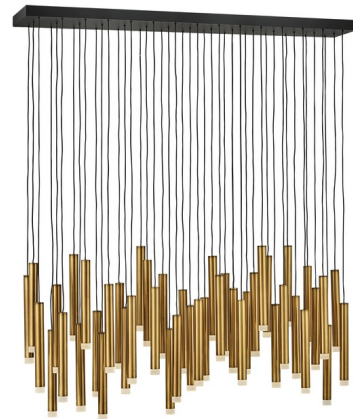

## Harmony Linear Multi Light Pendant

By Fredrick Ramond

### Description

The Harmony Linear Multi Light Pendant creates a perfect combination of technology and style. Inspired by the look of wind chimes, this striking piece features tubes with LED lights gleaming at the ends. The strands are easily adjustable for customizable configurations. Available with a Black finish or a Heritage Brass finish with Black accents. Fixture weighs over 50lbs. Must be supported independently of the outlet box unless the outlet box is UL listed for the appropriate weight.

### Specifications

COLOR	N/A
BODY FINISH	Heritage Brass
WATTAGE	45W
DIMMER	Universal
DIMENSIONS	72.75"L x 48"W x 56.5"H
INTEGRATED LED MODULE	45 x LED/1W/120V LED
COUNTRY OF ORIGIN	China

### Technical Information

PRODUCT DIMENSIONS	Canopy: 48" x 9"
COLOR RENDERING	95 CRI
LAMP COLOR	3000K
LUMENS/WATT	4,575.00
LUMINOUS FLUX	4575 lumens

Shown in heritage brass

CLICK TO VIEW PRODUCT

Notes: