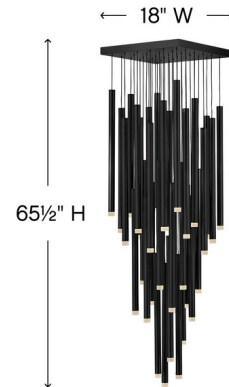

Description

The Harmony Pendant brings together elements of style and technology to create this wind chime inspired piece. Thirty-six slender tubes with gleaming LEDs at the end hang at adjustable lengths to give this multi light pendant its unique shape. Available with a Black finish or a Heritage Brass finish with Black accents. Fully dimmable with any incandescent or C.L dimmer. 18 inch canopy. Fixture weighs over 50lbs. Must be supported independently of the outlet box unless the outlet box is UL listed for the appropriate weight. Required hardware included.

Specifications

COLOR	N/A
BODY FINISH	Black
WATTAGE	36W
DIMMER	Universal
DIMENSIONS	18"W x 65.5"H
INTEGRATED LED MODULE	36 x LED/1W/120V LED
COUNTRY OF ORIGIN	China

Technical Information

PRODUCT DIMENSIONS	Max Overall Height: 75.8"
COLOR RENDERING	95 CRI
LAMP COLOR	3000K
LUMENS/WATT	3,650.00
LUMINOUS FLUX	3650 lumens

Shown in black

CLICK TO VIEW PRODUCT

Notes: