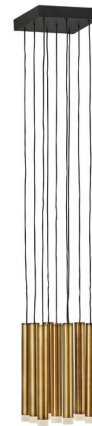

Lightology

lightology.com
866-954-4489
05-17-26

Project: _____

Company: _____

Location: _____ Fixture Type: _____

SPEC #: **FRD856778**

Approved On: _____ Approved By: _____

Harmony Multi Light Pendant By Fredrick Ramond

Description

The Harmony Pendant brings together elements of style and technology to create this wind chime inspired piece. Nine slender tubes with gleaming LEDs at the end hang at adjustable lengths to give this multi light pendant its unique shape. Available with a Black finish or a Heritage Brass finish with Black accents.

Specifications

COLOR	N/A
BODY FINISH	Heritage Brass
WATTAGE	9W
DIMMER	Universal
DIMENSIONS	8"W x 52.5"H
INTEGRATED LED MODULE	9 x LED/1W/120V LED
COUNTRY OF ORIGIN	China

Technical Information

PRODUCT DIMENSIONS	Max Overall Height: 132.5"
COLOR RENDERING	95 CRI
LAMP COLOR	3000K
LUMENS/WATT	915.00
LUMINOUS FLUX	915 lumens

Shown in heritage brass

CLICK TO VIEW PRODUCT

Notes: