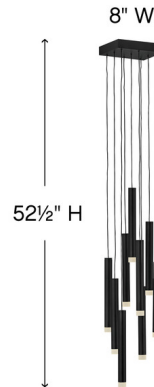

Description

The Harmony Pendant brings together elements of style and technology to create this wind chime inspired piece. Nine slender tubes with gleaming LEDs at the end hang at adjustable lengths to give this multi light pendant its unique shape. Available with a Black finish or a Heritage Brass finish with Black accents.

Specifications

COLOR	N/A
BODY FINISH	Heritage Brass
WATTAGE	9W
DIMMER	Universal
DIMENSIONS	8"W x 52.5"H
INTEGRATED LED MODULE	9 x LED/1W/120V LED
COUNTRY OF ORIGIN	China

Technical Information

PRODUCT DIMENSIONS	Max Overall Height: 132.5"
COLOR RENDERING	95 CRI
LAMP COLOR	3000K
LUMENS/WATT	915.00
LUMINOUS FLUX	915 lumens

Shown in heritage brass

CLICK TO VIEW PRODUCT

Notes: