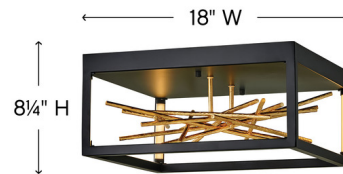

CLICK TO VIEW PRODUCT

Notes: