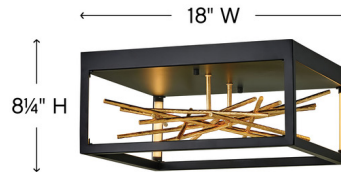

CLICK TO VIEW PRODUCT

Notes: