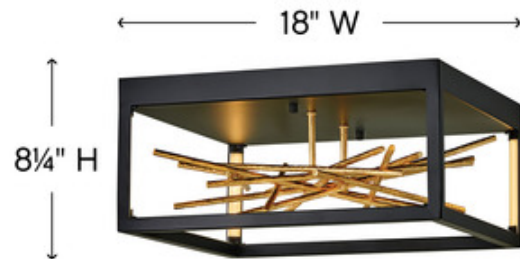

COMPANY	PROJECT	FIXTURE TYPE	APPROVED BY	DATE