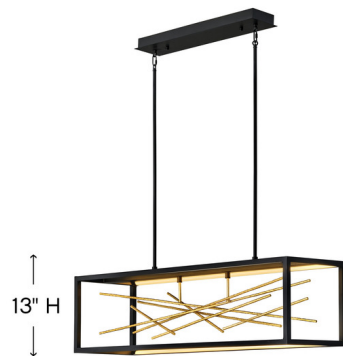

Lightology

lightology.com
866-954-4489
04-25-26

Project: _____

Company: _____

Location: _____ Fixture Type: _____

SPEC #: **FRD856782**

Approved On: _____ Approved By: _____

Styx Linear Pendant

By Fredrick Ramond

Description

The Styx Linear Pendant brings two worlds together mingling contemporary and organic elements. This linear pendant presents textured Gilded Gold branches mounted in a Black rectangular frame illuminated by discrete LED strips. Fully dimmable with incandescent or C.L dimmers. Canopy measures 24.5 inches x 4.25 inches. UL listed and CSA certified.

Specifications

COLOR	N/A
BODY FINISH	Black
WATTAGE	55W
DIMMER	Standard 120V
DIMENSIONS	48"L x 45"W x 13"H
INTEGRATED LED MODULE	1 x LED/55W/120V LED
COUNTRY OF ORIGIN	China

Technical Information

PRODUCT DIMENSIONS	Downrods: Two 6" and Four 12" Included
COLOR RENDERING	94 CRI
LAMP COLOR	3000K
LUMENS/WATT	108.73
LUMINOUS FLUX	5980 lumens

Shown in black

45" W

13" H

CLICK TO VIEW PRODUCT

Notes: