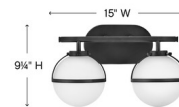

Description

The Hollis Bathroom Vanity Light highlights midcentury modern elements with Opal etched glass globe shades anchored by a sleek arm and secured with matching steel bands. Fixture can be mounted up or down. Note: Title 24 Compliant with included bulb option.

Shown in black / etched opal

Specifications

COLOR Etched Opal
BODY FINISH Black
WATTAGE 10W
DIMMER Standard 120V
DIMENSIONS 15\"W x 9.25\"H x 7.75\"D
BULB INCLUDED 2 x JCD/G9/5W/120V LED
COUNTRY OF ORIGIN China