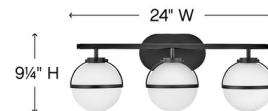

Description

The Hollis Bathroom Vanity Light highlights midcentury modern elements with Opal etched glass globe shades anchored by a sleek arm and secured with matching steel bands. Fixture can be mounted up or down. Note: Title 24 Compliant with included bulb option.

Shown in black / etched opal

Specifications

COLOR Etched Opal
BODY FINISH Black
WATTAGE 10W
DIMMER Standard 120V
DIMENSIONS 15\"W x 9.25\"H x 7.75\"D
BULB INCLUDED 2 x JCD/G9/5W/120V LED
COUNTRY OF ORIGIN China